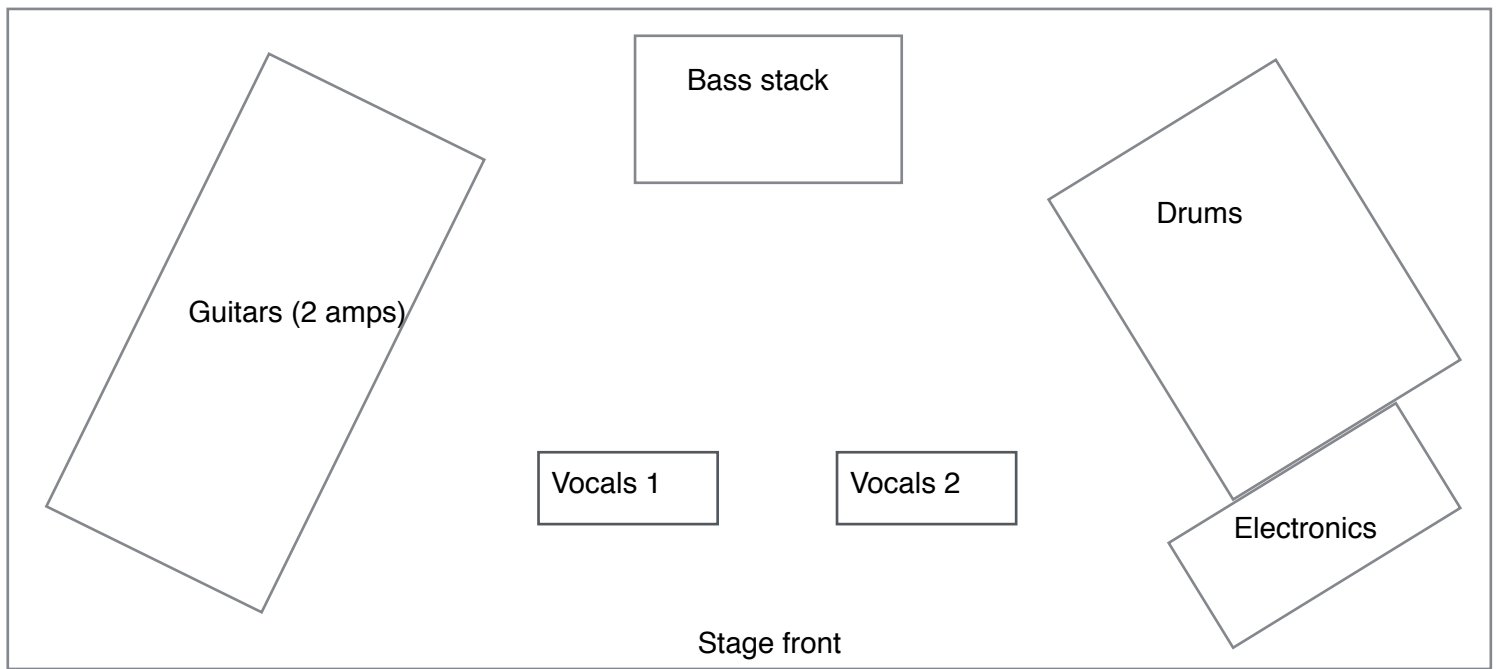

## BARK - Stage setup

| Instrument | Mono/Stereo | Level   | Microphone/DI             |
|------------|-------------|---------|---------------------------|
| Vocal 1    | Mono        | Line in | Own Mic - Through DAW rig |
| Vocal 2    | Mono        | Line in | Own Mic - Through DAW rig |
| Guitar 1   | Mono        | Mic in  | Shure 57 or similar       |
| Guitar 2   | Mono        | Mic in  | Shure 57 or similar       |
| Bass       | Mono        | Line in | DI                        |
| Keys 1     | Stereo      | Line in | Stereo DI                 |
| Keys 2     | Stereo      | Line in | Stereo DI                 |
| Kick       | Mono        | Mic in  | D112 or similar           |
| Snare 1    | Mono        | Mic in  | Shure 57 or similar       |
| Snare 2    | Mono        | Mic in  | Shure 57 or similar       |
| Tom 1      | Mono        | Mic in  | 421 or similar            |
| Tom 2      | Mono        | Mic in  | 421 or similar            |
| HH         | Mono        | Mic in  | AKG 451 or similar        |
| Overhead   | Stereo      | Mic in  | AKG 414s or similar       |